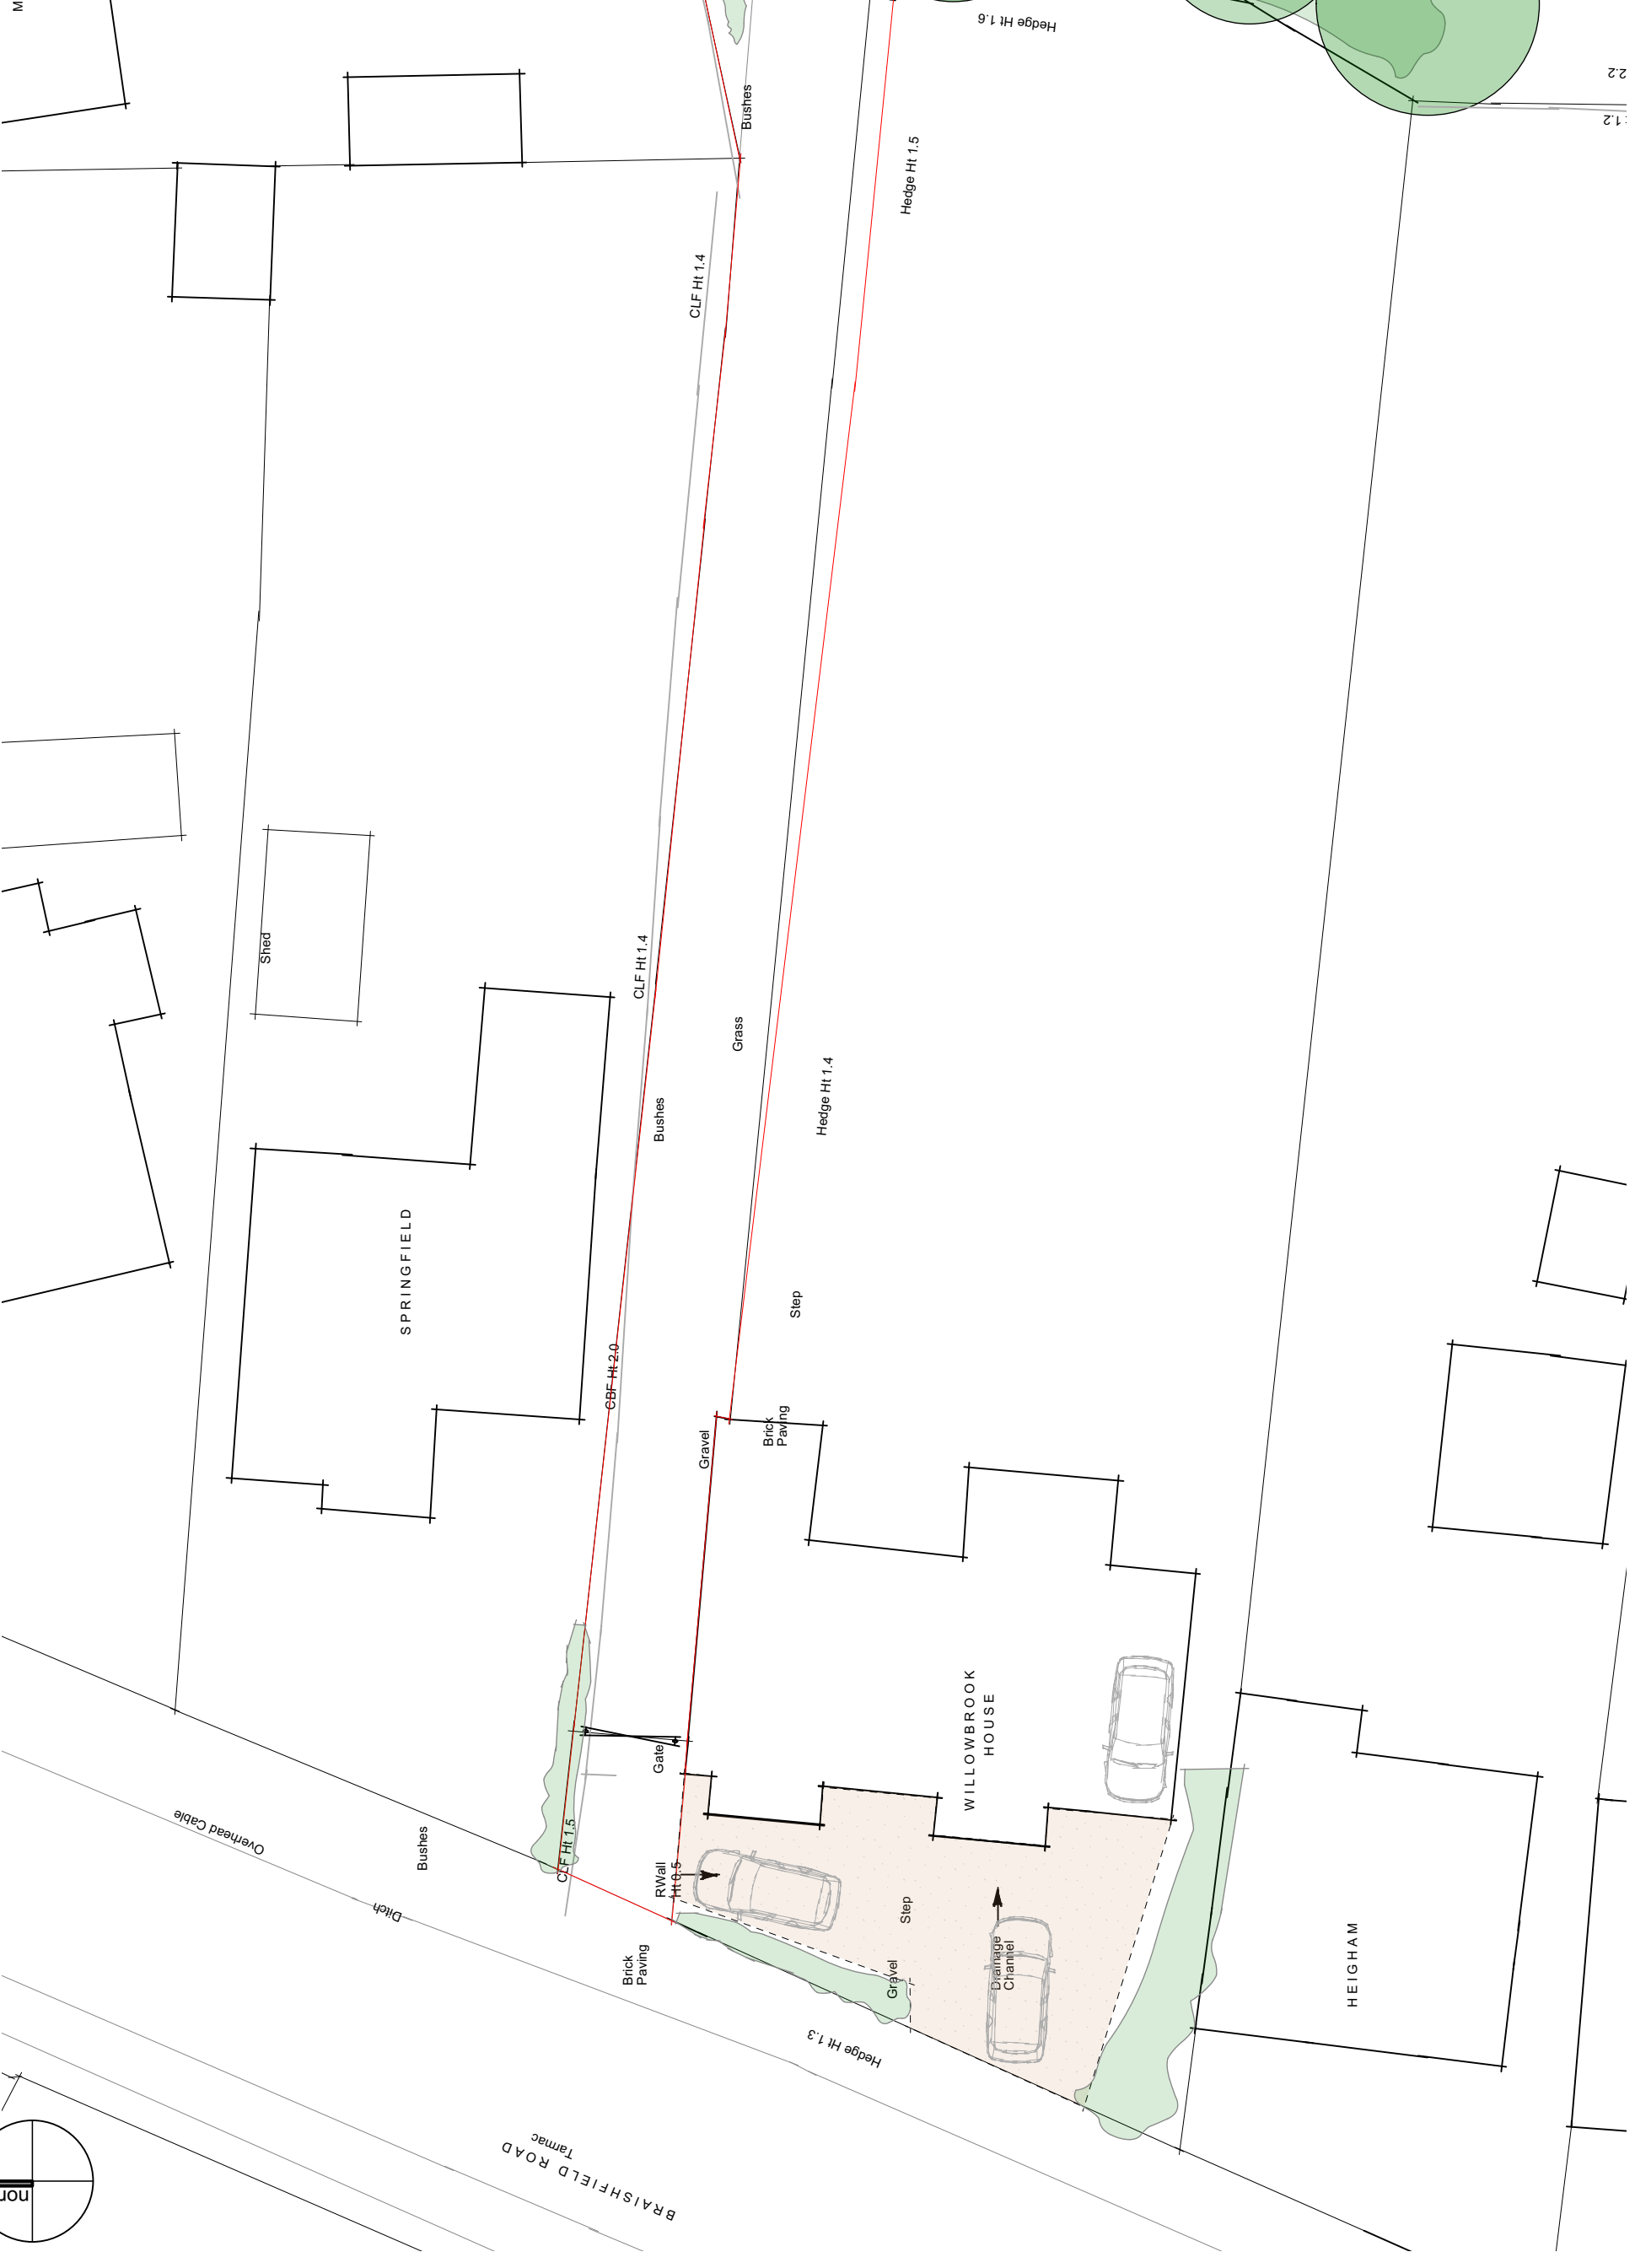

Revisions:
rev | date | drawn | comments

Demolished

Project: **LAND REAR OF WILLOWBROOK HOUSE, BRAISHFIELD ROAD, CROOKHILL, SO51 0QB**
 Title: **PROPOSED SITE PLAN ENTRANCE**
 Client: **MR & MRS DOLBY-STEVENS**
 Date: **JANUARY 2024**